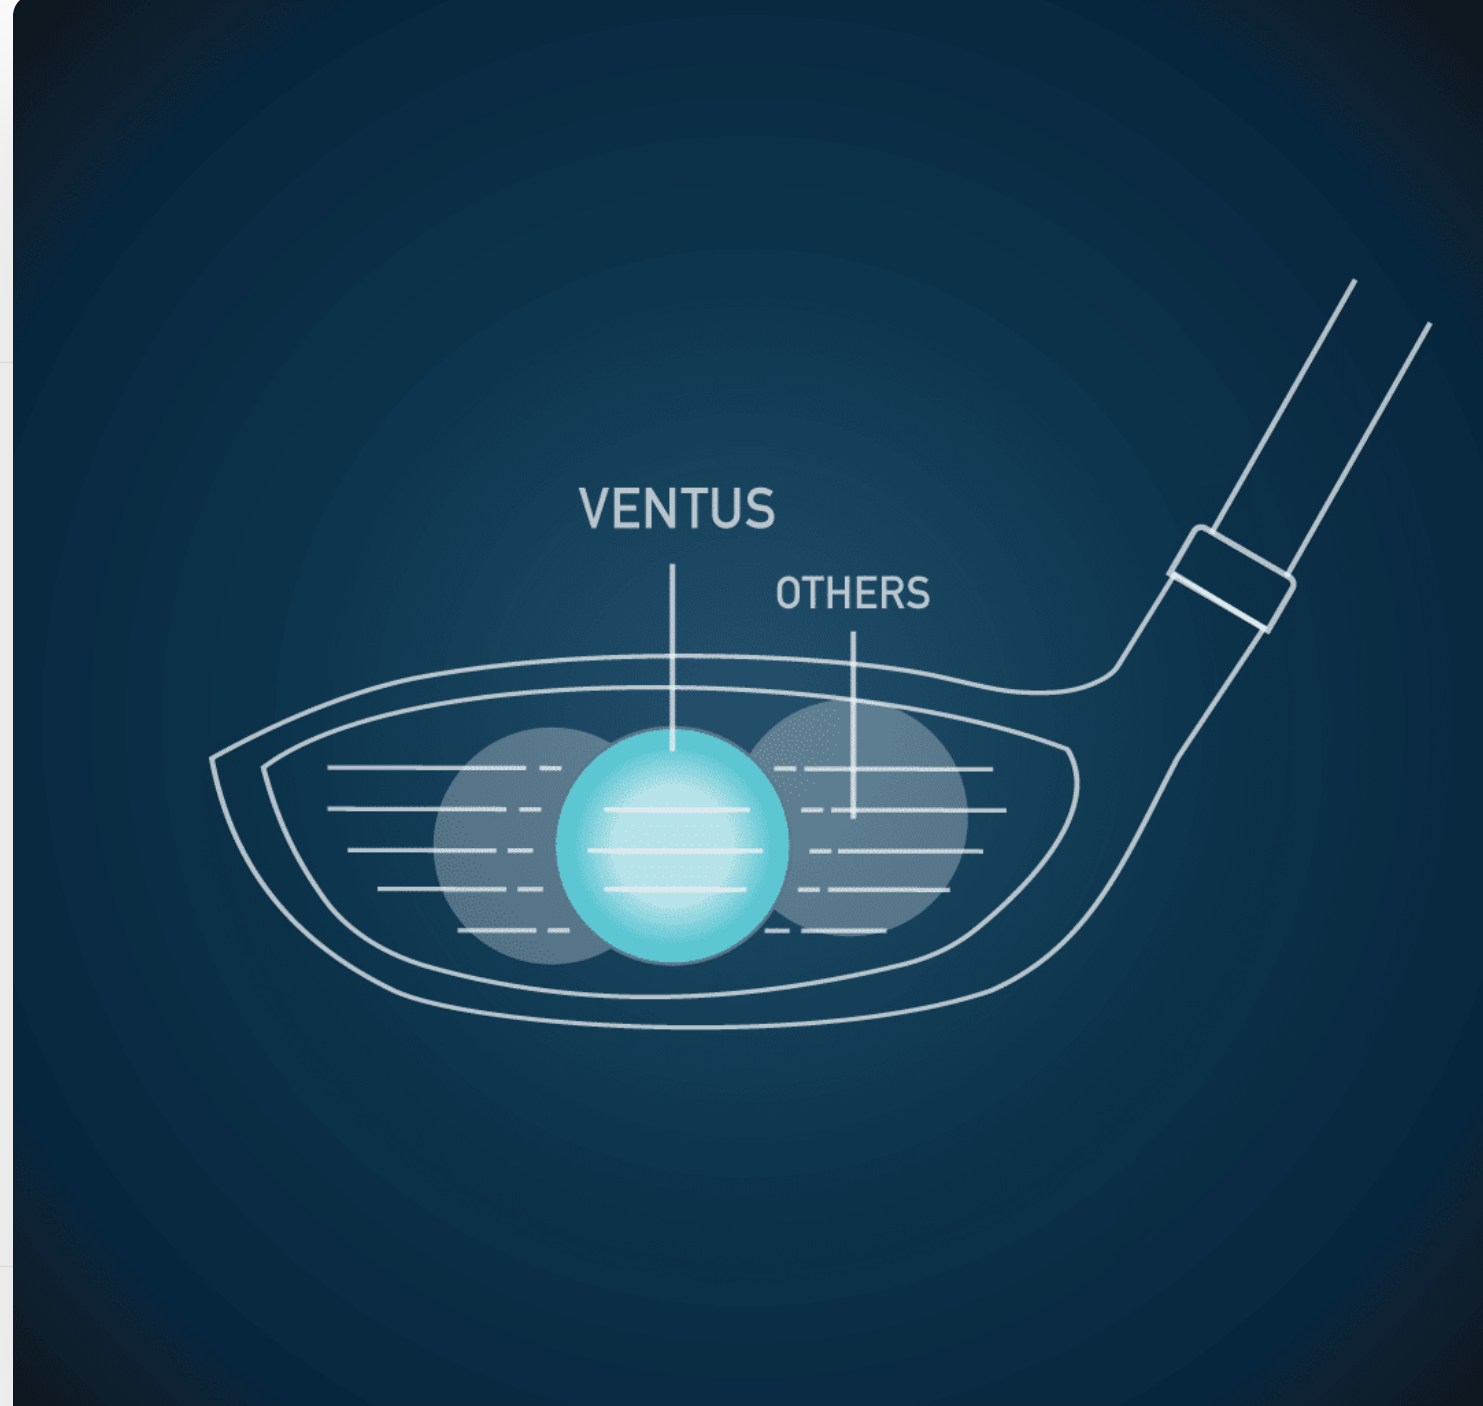

## VELOCORE

POWERING VENTUS SHAFTS

### What is VeloCore?

VeloCore technology is a multi-material bias core construction technique that delivers ultimate stability through transition and impact (maximizing clubhead MOI) – increasing velocity and smash factor. The multi-material core is crafted with full-length, ultra-high modulus Pitch 70 Ton Carbon Fiber – 150% stronger and more stable than T1100g – for ultimate stability, and 40 Ton bias layers ensure incredible feel.

Ventus utilizes **VeloCore** to deliver ultimate stability through transition and impact. Ventus with VeloCore Technology promotes consistent center-face impact and provides ultimate stability, tightening dispersion and increasing control. The result is a shaft that **maximizes the MOI and ball speed** of your clubhead through the reduction of twist during the swing and at impact, especially on off-center hits.

### Find the center of the face – and the fairway

A driver's sweet spot is in the center of the face. VeloCore was created to help you find it more often.