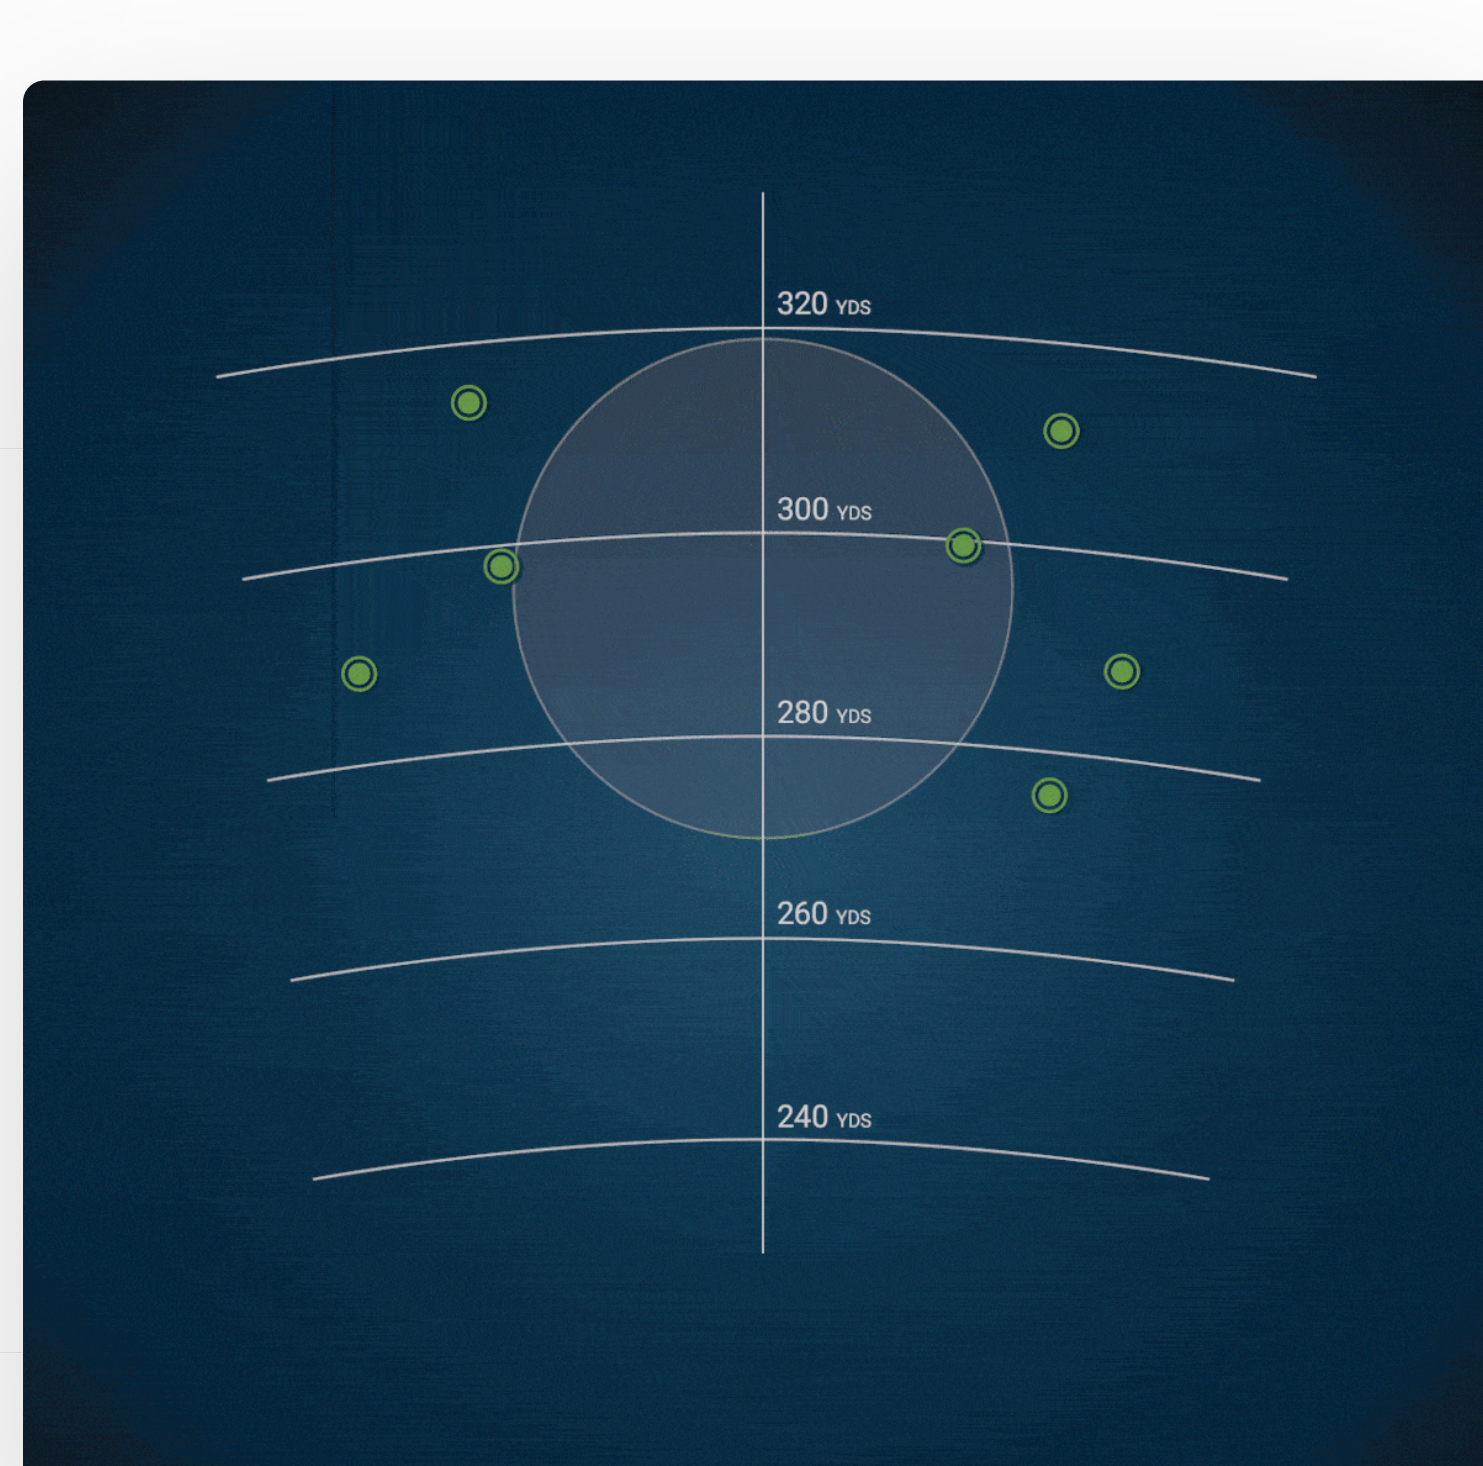

Boost your MOI

When you do miss the center, you can count on VeloCore at impact to keep your club head stable and reduce twisting from shots off the toe or heel. That stability preserves ball speeds and maximizes your driver's MOI. Yes, one shaft really can be more forgiving than others – if it has VeloCore.

What are golfers saying about VeloCore?

"I would sum it up as, never hit the sweet spot so many times in my life..."

"It has subs

nothin

HARRY NODWELL
MYGOLFSPY.COM

Why do I need Velocore Technology?

VeloCore technology delivers the ultimate stability through transition and impact which promotes consistent center-face strikes. Improved center-face contact results in better ball speed, tightened dispersion and increased control.

What can I expect from using Ventus with Velocore Technology?

A truly forgiving, ball speed maintaining, performance golf shaft. Every Ventus shaft has been engineered to maximize the MOI and ball speed of your clubhead through the reduction of twist during the swing and at impact, especially on off-center hits.

Do all Ventus shafts have Velocore Technology?

No, only shafts that have the VeloCore logo near the tip have VeloCore Technology. "Stock" shafts that come already equipped in a new club do not have VeloCore.

Ventus Wood Shafts

LEARN MORE

Information

Warranty Information
Dealer Hub
International Dealers
About Fujikura

Shafts

Woods
Hybrids
Irons

Contact Us

1-800-728-6420
1819 Aston Ave, Suite 101
Carlsbad, California 92008

Follow us