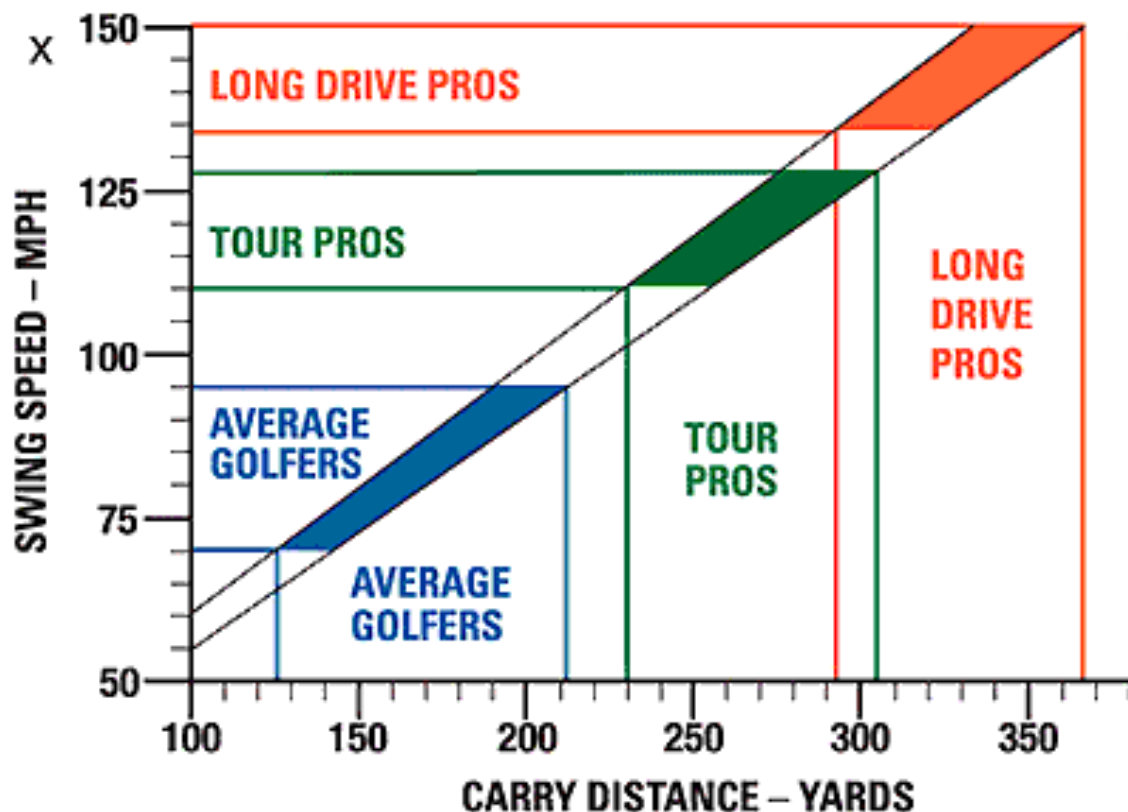

APPROXIMATE RELATIONSHIP OF DRIVER SWING SPEED & BALL DISTANCE

Variables Include:

- Club Loft
- COR
- Launch Angle
- Ballspin
- Climate

Carry Distance	Swing Speed	Flex
Under 180 yards	Under 75 mph	Ladies
180 to 200 yards	75 to 85 mph	Senior/A/M
200 to 240 yards	85 to 95 mph	Regular
240 to 275 yards	95 to 110 mph	Stiff/Firm
Over 275 yards	Over 110 mph	Tour (Extra) Stiff